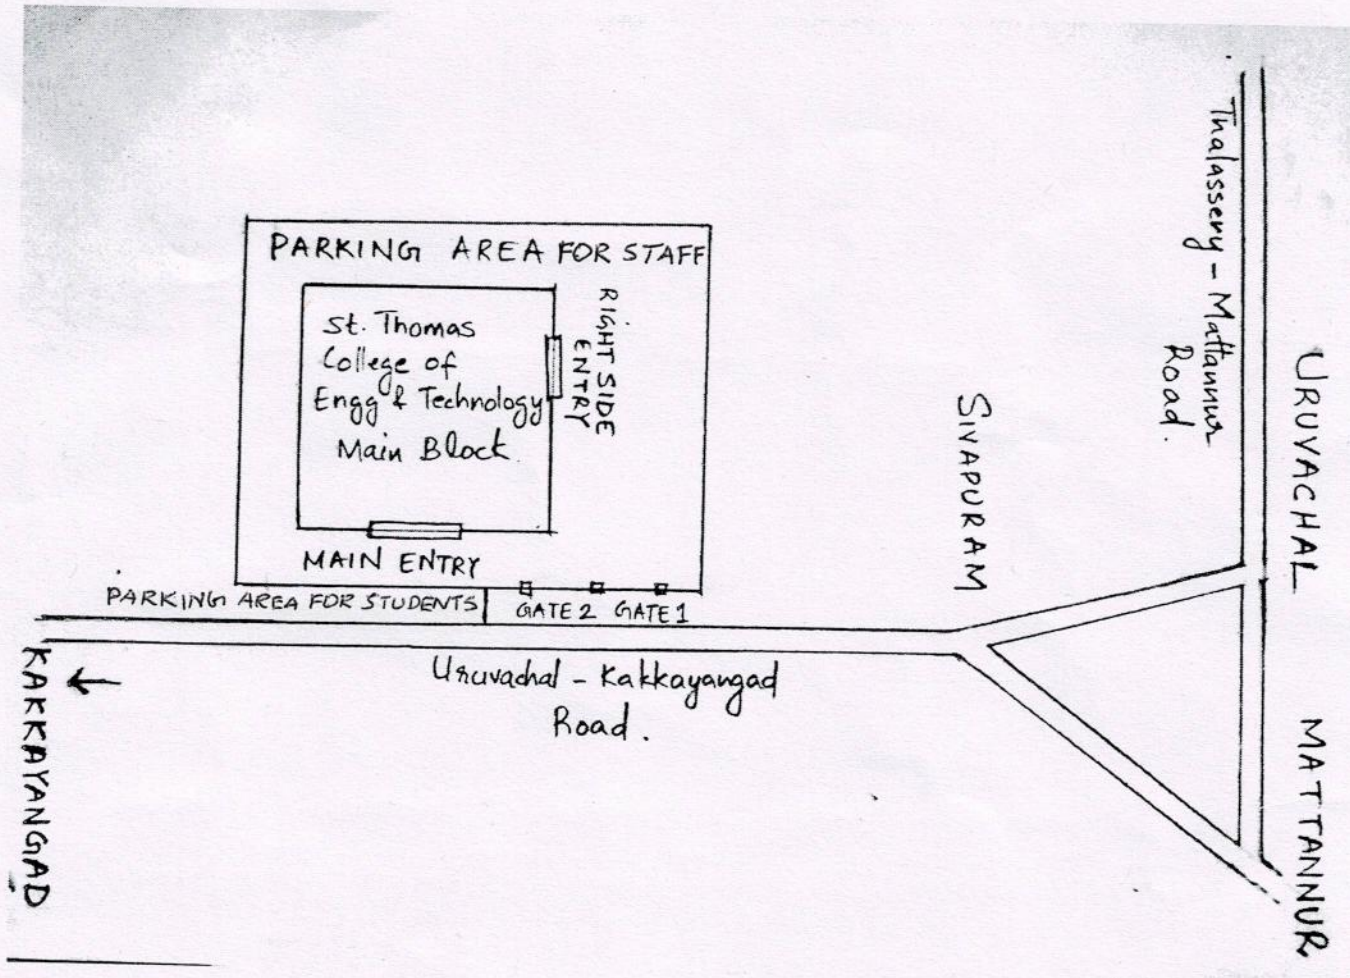

St Thomas College of Engineering & Technology

Vellilode, Sivapuram PO. Mattanur Via Kannur Pin 670702 Phone 0490 -2401700

College Route Map

slutp
25/06/2020